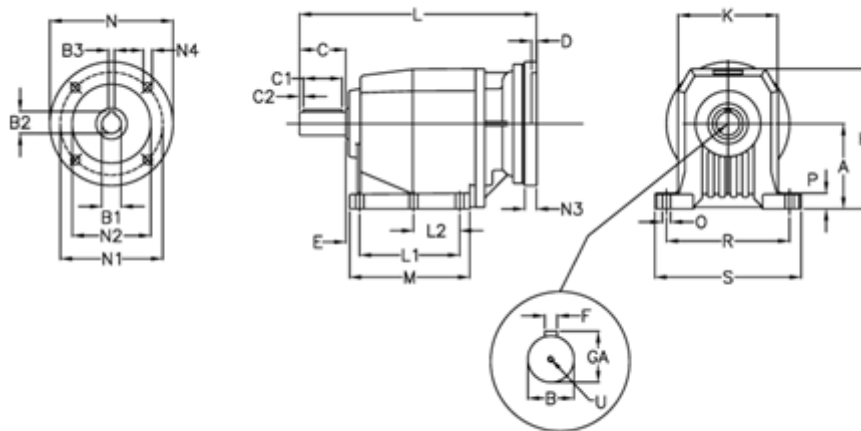

Article number: 40600705651240

Description: Helical gearbox
C703P-56,5-P100B5

Measures

A = 210	D = 4.5	L2 = 0.0	P = 30
B = 60	E = 25	M = 222.0	R = 300
B1 = 28	F = 18	N = 250	S = 350
B2 = 31.3	GA = 64.0	N1 = 215	U = M20x42
B3 = 8	H = 349	N2 = 180	
C = 120	K = 262	N3 = 0	
C1 = 90	L = 483.0	N4 = M12x16	
C2 = 15	L1 = 165.0	O = 22	